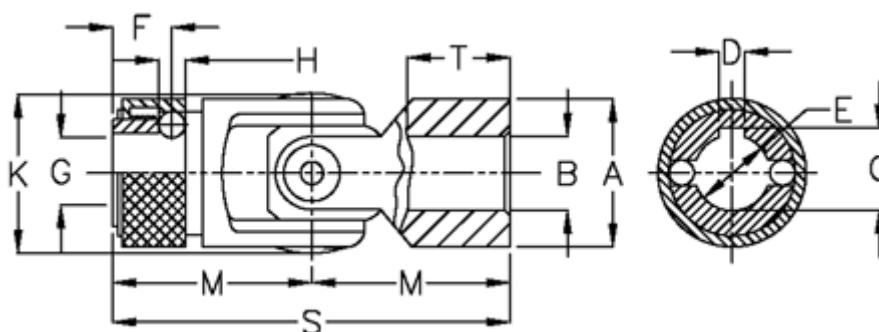

Data Sheet

Article number: 07720423

Description: Cross joint w/slide bearing
W/rapid change coupling, 0.720.423

Measures

A	= 20	K	= 21.5
B H7	= 10	M	= 31
C	= 11.0	MD max N m	= 20
D	= 3	s	= 62
E	= 10	T	= 18
F	= 11.5		
G	= 8.7		
H	= 4.00		